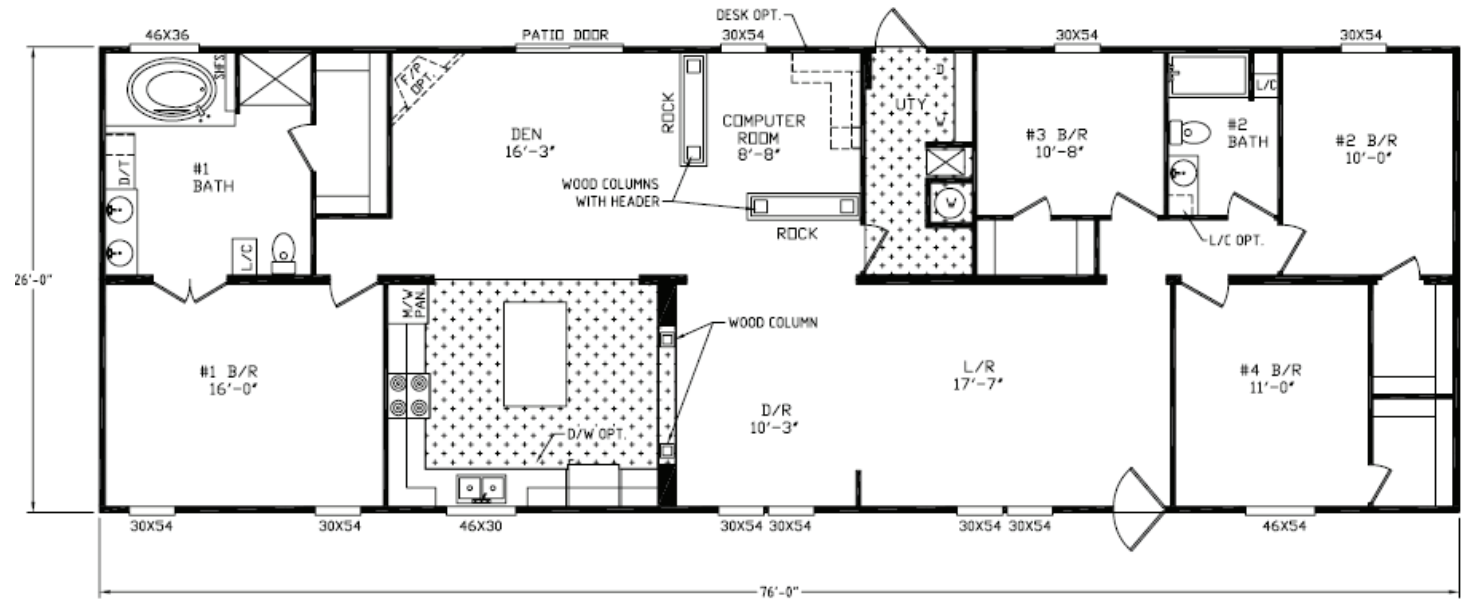

Quality, Value, and Service.

STANDARD FEATURES

CONSTRUCTION

- Detachable Hitches
- Steel I-Beam Chassis
- Full Length Outriggers
- 2 X 4 Exterior Walls 16" o.c.
- 2 X 6 Floor Joists 16" o.c.
- Drywall Construction
- Truss-type Rafters
- Zone One Insulation
- Vaulted Ceiling Throughout
- Sprayed Acoustic Ceilings
- 5/8" Subfloor

EXTERIOR

- Vinyl Siding
- Shingle Roof
- White Receiver Windows
- Exterior Light at Each Exterior Door
- House-type Front Door with Storm

INTERIOR

- Full Length Drapes in Living Room
- Mini Blinds Throughout
- Brushed Nickel Door Knobs Throughout
- Wrapped Molding
- Wrapped Door Jambs
- 30" Bedroom Doors

BATH

- Glamour Master Bath
- 48" Shower Stall Master Bath
- Framed Mirror in all Baths
- Double Lavs in Master Baths (Most Models)
- Ceramic Toilets

KITCHEN

- Deep Stainless Steel Double Bowl Sink
- Decorative Glass (Most Models)
- Center Shelves in all O/H Cabinets
- Base Shelf in all Cabinets
- White Lined Cabinets
- Metal Roller Guides
- Recessed Toe Kick
- Pantry in Kitchen (Most Models)
- Electric Range

- 42" Recessed Range Hood
- Whirlpool Appliances
- Raised Panel Cabinet Door
- Recessed Hinges on Cabinet Doors
- Brushed Nickel Cabinet Pulls
- 30" Overhead Cabinets

ELECTRICAL/PLUMBING

- 200 Amp Service
- Smoke Detectors
- 100% Copper Wiring
- GFI Protected Receptacles at Kitchen Sink
- GFI Protected Exterior Receptacle
- Exhaust Fan in all Baths
- Electric Furnace
- 30 Gallon Water Heater

- PVC Drain Lines
- Pex Plumbing System

POPULAR OPTIONS

- Dishwasher
- Thermal Zone II or III
- Ceiling Fan
- 20' Stainless Steel Refrigerator
- Microwave Oven

- Upgrade Carpet
- Wainscot
- Storm Windows
- Linen Cabinet
- Plywood Floors

- Fireplace
- Steel Front Door
- Deluxe Range
- Icemaker
- Skylights

For more information, please contact us:

400 river birch drive
hackleburg, al 35564

tf 888 426 5622
tel 205 935 1997